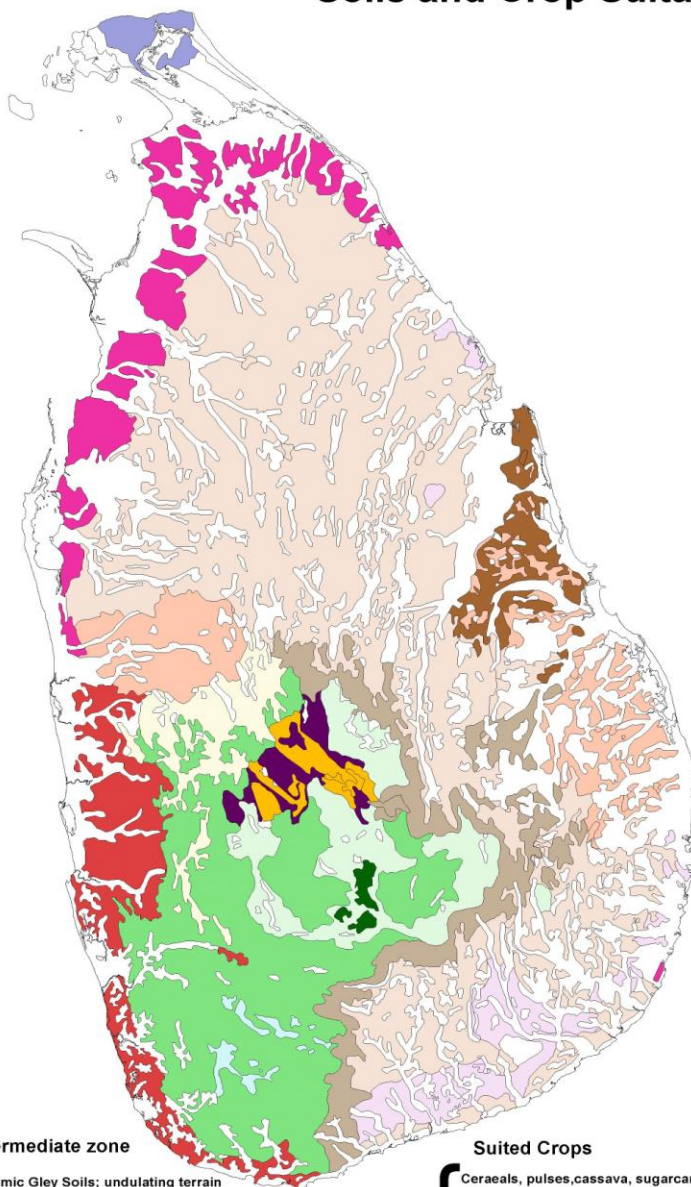

# Soils and Crop Suitability

N  
1:2500000

## Dry zone and semi dry intermediate zone

- Reddish Brown Earths and low Humic Gley Soils; undulating terrain
- Reddish Brown Earths and Solodized Solonetz; undulating terrain
- Reddish Brown Earths Non-Calcic Brown Soils and Low Humic Gley Soils; undulating terrain
- Reddish Brown Earths and Immature Brown Loams; rolling, hilly and steep terrain
- Reddish Brown Latosolic Soils; steeply dissected, hilly and rolling terrain
- Red-Yellow Podzolic Soils with strongly mottled subsoil and Low Humic Gley Soils; rolling and undulating terrain
- Non-Calcic Brown Soils; Soils on old alluvium and Solodized Solonetz, undulating terrain
- Red-Yellow Latosols; flat to slightly undulating terrain
- Calcic Red-Yellow Latosols; flat terrain
- Immature Brown Loams; steeply dissected hilly and rolling terrain

## Wet zone and semi wet intermediate zone

- Red-Yellow Podzolic Soils and Mountain Regosols; mountainous terrain
- Red-yellow Podzolic soils : steeply dissected, hilly and rolling terrain
- Red-Yellow Podzolic Soils with strongly mottled subsoil and Low Humic Gley Soils; rolling and undulating terrain
- Red-Yellow Podzolic Soils with soft or hard laterite; rolling and undulating terrain
- Red-Yellow Podzolic Soils with dark B horizon and Red-Yellow Podzolic Soils with prominent Al horizon; rolling terrain
- Red-Yellow Podzolic Soils with semi prominent Al horizon; hilly and rolling terrain
- Reddish Brown Latosolic Soils; steeply dissected, hilly and rolling terrain